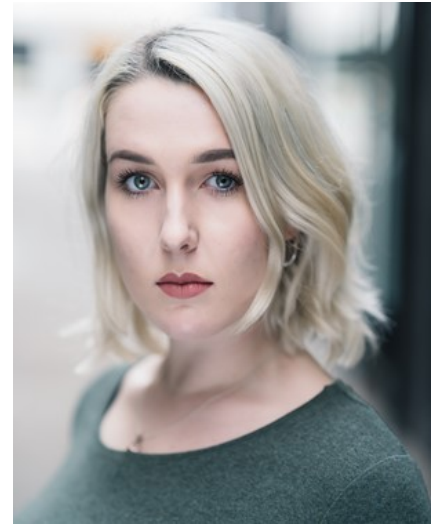

Camille Bell

C A M I L L E B E L L
ACTRESS

contact@camillebell.co.uk 07735954619 www.camillebell.co.uk

Arts University Bournemouth BA (Hons) Acting

Spotlight: 7414-9086-3003

Height: 5ft9

Playing Age: 18-30

Build: Medium

Eyes: Blue-Green

Hair: Blonde

Singing Range: Alto

Equity: S00452951

Theatre

Fermented Honey	Bernarda	Lee Hart	Pavilion Dance
As If <i>after</i> As You Like It	Olivia	Sebastian Harcombe	Studio Theatre
Pygmalion	Eliza Dolittle	Wolf Christian	Studio Theatre
Henry VI Part 1	Countess of Auvergne	Ken Robertson	Studio Theatre
Babes Against Bullshit	Babe	Self-directed	Studio Theatre